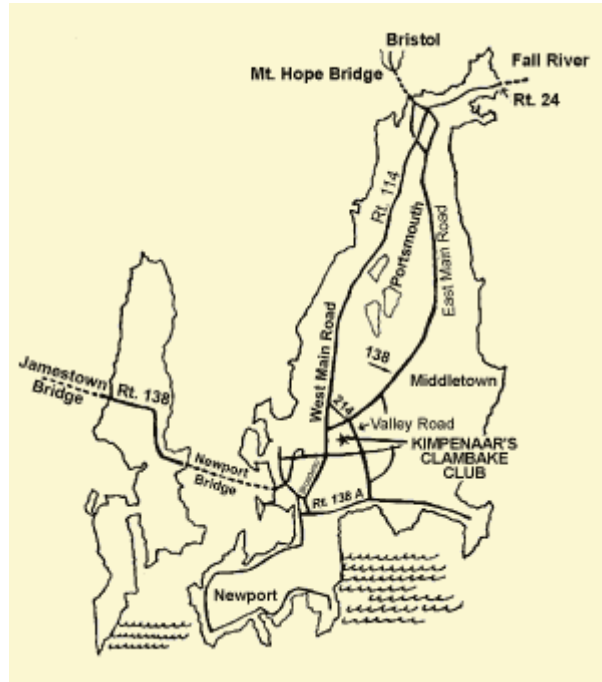

Driving Directions

From Providence Area:

Take Route 195 East to 24 in Fall River. Route 24 South joins 138, which takes you to Middletown. Turn left at the stoplight on Route 214 (Valley Road) and go 1 mile where you turn right at the KCC sign.

or

Take Route 95 South to 4 and then to 138, which takes you over the Jamestown and Newport Bridges. Exit the Newport Bridge at the last exit (facing Jai Alai). Go left at stoplight to Valley Road (3 more stoplights) and turn left. The KCC sign is about 1/2 mile on the left.

From Boston Area:

Take 24 South and join 138 South, which takes you to Middletown. Turn left at the stoplight on Route 214 (Valley Road) and go 1 mile where you turn right at the KCC sign.

From New Haven / New York City:

Take Route 95 N. Exit at Wyoming, RI, to Route 138 East to Jamestown and Newport Bridges. Exit the Newport Bridge at the last exit (facing Jai Alai). Go left at stoplight to Valley Road (3 more stoplights) and turn left. The KCC sign is about 1/2 mile on the left.

[Printable Version of M](#)